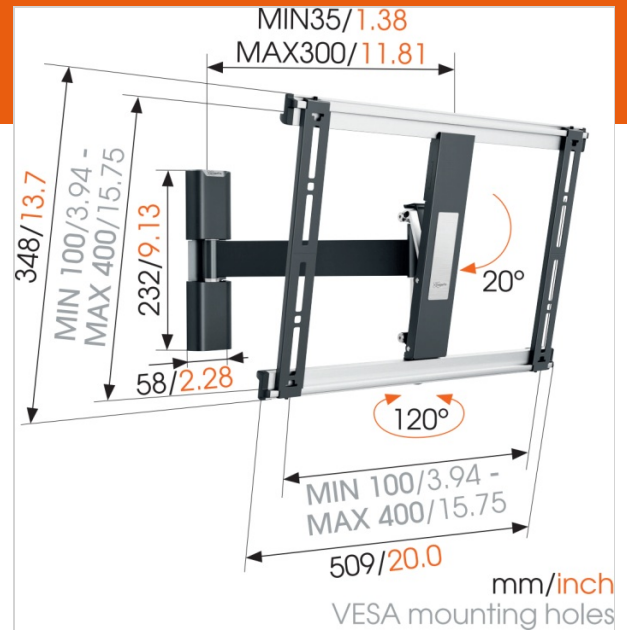

THIN 425 ExtraThin Full-Motion TV Wall Mount

Article number (SKU) 8394250
Colour Black

Key benefits

- Mount your TV as flat against the wall as possible
- Mount your TV only 3,5 cm from the wall
- Smoothly turn your TV up to 120°
- Install your mount perfectly level: spirit level included!
- Easily level your TV even after installation

Thin TV bracket with turning and tilting function

The THIN 425 full motion TV bracket has a maximum weight capacity of 18 kg. Almost any TV, from 26" to 55" (66-140 cm), can be mounted flat against the wall with the THIN 425. The maximum turning angle is 120° and the max. tilting angle is 20°. The distance from the wall is 35 mm.

Your TV moves in all directions

Mount your TV on the wall with an extra-thin THIN full-motion TV bracket for the best view of your TV from anywhere in the room. You simply turn the TV towards you and you'll never again have to worry about annoying reflections. With the THIN full-motion wall mount, you can turn and tilt your TV to any desired position.