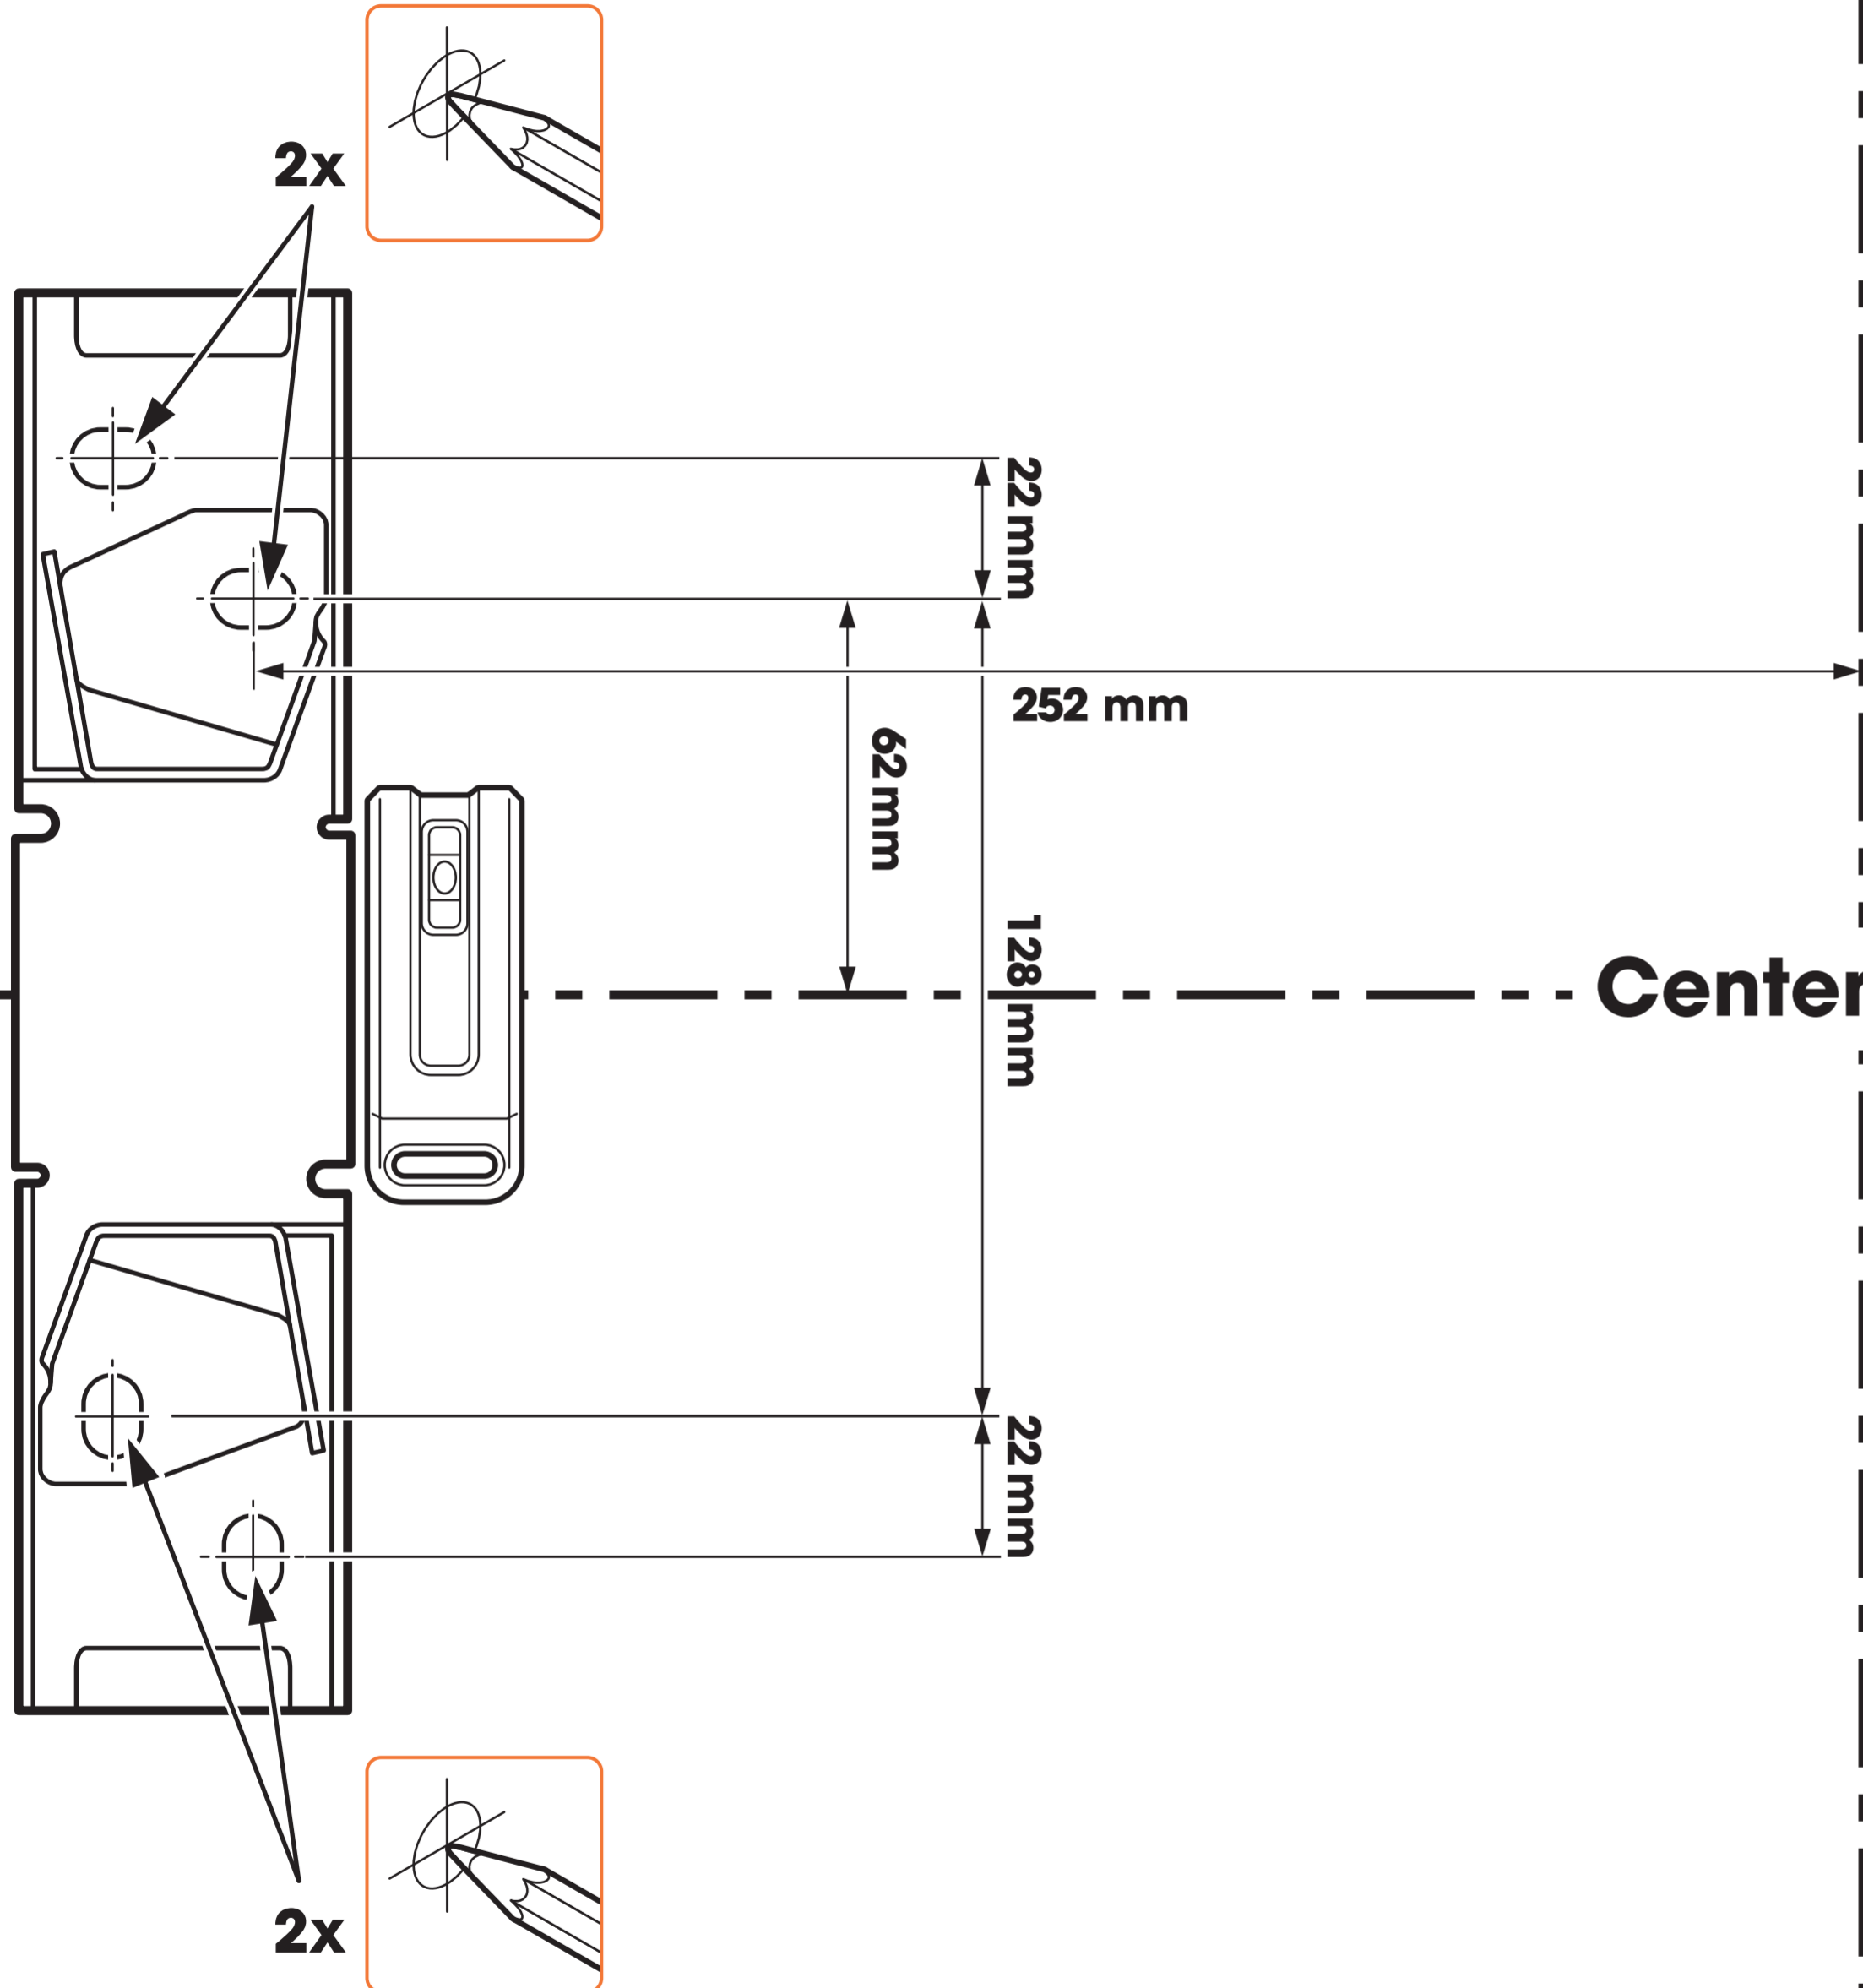

TOP

BE AWARE OF TV-SCREEN HEIGHT!
Read mounting instructions!

Centerline TV

BOTTOM

Template for drilling
THIN 425

Vogel's Holding BV 2016 © all rights reserved.