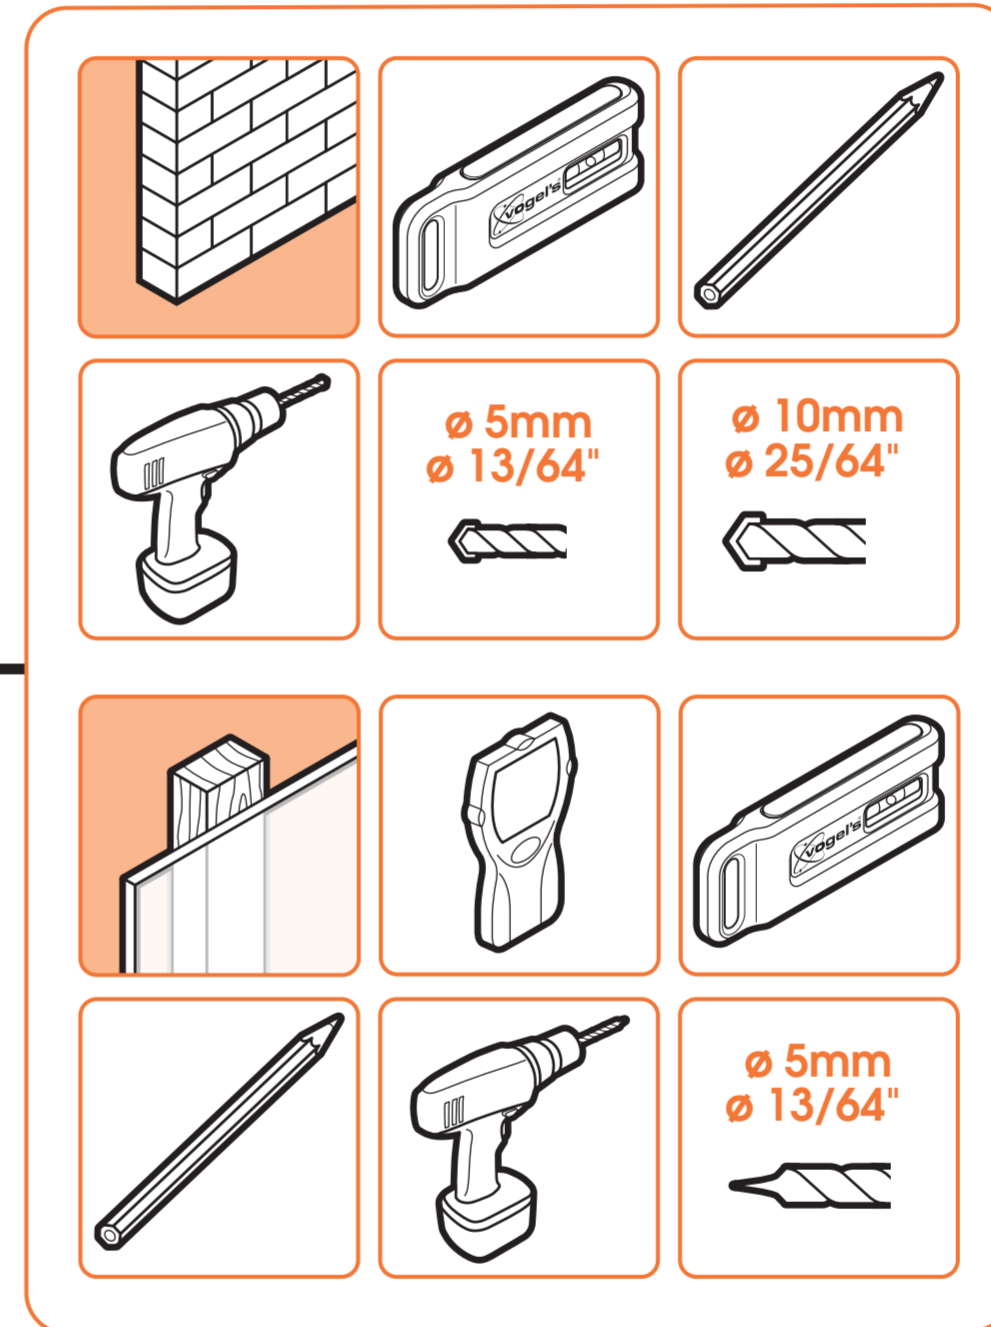

TOP

BE AWARE OF TV-SCREEN HEIGHT!
Read mounting instructions!

Centerline TV

BOTTOM

Template for drilling
THIN 425

Vogel's Holding BV 2016 © all rights reserved.