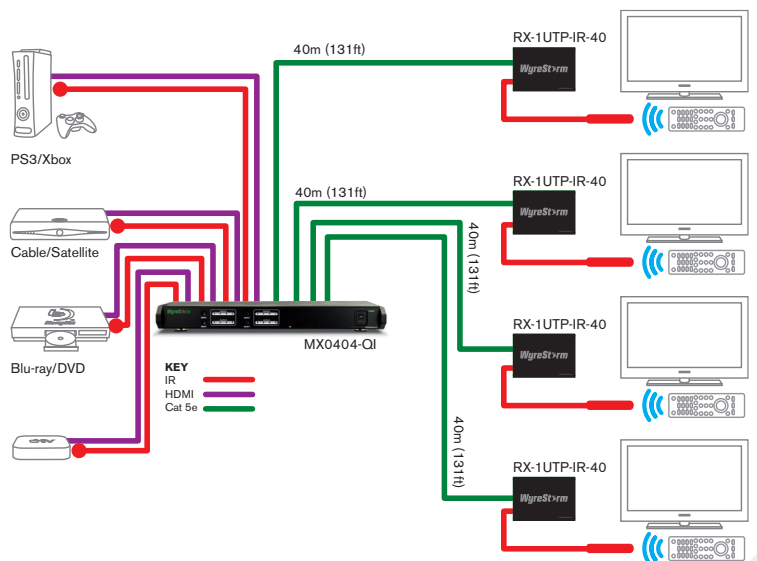

WYRESTORM HD SOLUTIONS FOR... RESIDENTIAL HOUSING

We all know it, especially when it comes to your HD installation projects. Time saved in choosing the right combination of HD equipment you know will work is just as important as getting it all up and running as quickly and efficiently as possible so you can move onto the next job.

This product is designed to work seamlessly together for complete compatibility and full management of handshakes, screen resolutions and HD signal distribution to each display point, whether in a residential or commercial environment.

The MX0404-QI pack enables ANY four HD devices to be viewed independently and simultaneously on ANY four displays, with full 3D support and constant HDCP over distances of up to 40m, with one-way IR control of the connected source as well as output from the matrix.